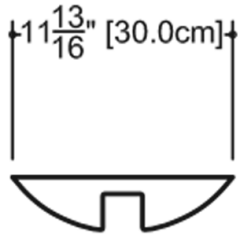

Bath Accessories

ROUND PLATTER

COMPLEMENTS

Design Wetstyle Design Lab

FEATURES

Handcrafted in Montreal, Canada

Fits Cube bathtubs BC 02, BC 03 and BC 04

TECHNICAL DETAILS

- **Width:** 1175"
- **Length:** 1175"
- **Height:** 2.8125"
- **Weight:** 6 lbs / 2.5 kg

plan view

side view

front view

RP1134

WETSTYLE cannot be held responsible for any technical errors and reserves the right to make revisions without notice. Approximate measurement. The manufacturer accepts 1/4" (6.35mm) variance.