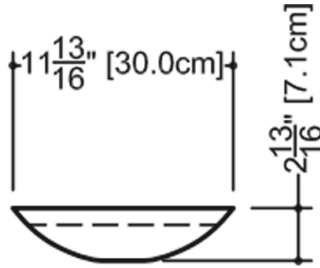

Bath Accessories

ROUND PLATTER

COMPLEMENTS

Design Wetstyle Design Lab

FEATURES

Handcrafted in Montreal, Canada

Fits Cube bathtubs BC 02, BC 03 and BC 04

TECHNICAL DETAILS

- **Width:** 1175"
- **Length:** 1175"
- **Height:** 2.8125"
- **Weight:** 6 lbs / 2.5 kg

plan view

side view

front view

RP1134

WETSTYLE cannot be held responsible for any technical errors and reserves the right to make revisions without notice. Approximate measurement. The manufacturer accepts 1/4" (6.35mm) variance.